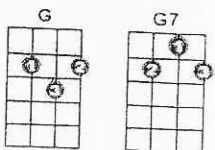

ALL I DO IS DREAM OF YOU

1934

DMR
Smug 2022

[C] [G7] [C] [G7] 2x

[C] All I do is dream of you the [G7] whole night through.
 [G7] With the dawn I still go on, [C] dreamin' of you.
 You're [C7] every thought, you're every thing,
 You're [F] every song I [Fm] ever sing.
 [D7] Summer, winter, [G7] autumn and spring.

[C] And were there more than twenty-four [G7] hours a day,
 [G7] They'd be spent in sweet content, [C] dreamin' away.
 When [C7] skies are gray, when skies are blue,
 [F] Morning, noon and [Fm] night time too.
 [C] All I do the whole day through is [G7] dream of [C] you. [A7]

[D] All I do is dream of you the [A7] whole night through.
 [A7] With the dawn I still go on, [D] dreamin' of you.
 You're [D7] every thought, you're every thing,
 You're [G] every song I [Gm] ever sing.
 [D] All I do the whole day through is [A7] dream of [D] you. [C]

[C] All I do is dream of you the [G7] whole night through.
 [G7] With the dawn I still go on, [C] dreamin' of you.
 You're [C7] every thought, you're [C7] every thing,
 You're [F] every song I [Fm] ever sing.
 [D7] Summer, winter, [G7] autumn and spring.