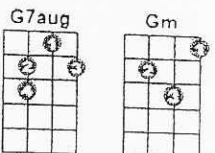

[C] And were there more than twenty-four [G7] hours a day,
[G7] They'd be spent in sweet content, [C] dreamin' away.
When [C7] skies are gray, when skies are blue,
[F] Morning, noon and [Fm] night time too.
[C] All I do the whole day through is [G7] dream of [C] you.