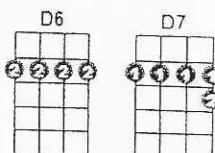

ALL I DO IS DREAM OF YOU

1934

DMR
Smug 2022

[C] [G7] [C] [G7] 2x

[C] All I do is dream of you the [G7] whole night through.
 [G7] With the dawn I still go on, [C] dreamin' of you.
 You're [C7] every thought, you're every thing,
 You're [F] every song I [Fm] ever sing.
 [D7] Summer, winter, [G7] autumn and spring.

[C] And were there more than twenty-four [G7] hours a day,
 [G7] They'd be spent in sweet content, [C] dreamin' away.
 When [C7] skies are gray, when skies are blue,
 [F] Morning, noon and [Fm] night time too.
 [C] All I do the whole day through is [G7] dream of [C] you. [A7]

[D] All I do is dream of you the [A7] whole night through.
 [A7] With the dawn I still go on, [D] dreamin' of you.
 You're [D7] every thought, you're every thing,
 You're [G] every song I [Gm] ever sing.
 [D] All I do the whole day through is [A7] dream of [D] you. [C]

[C] All I do is dream of you the [G7] whole night through.
 [G7] With the dawn I still go on, [C] dreamin' of you.
 You're [C7] every thought, you're [C7] every thing,
 You're [F] every song I [Fm] ever sing.
 [D7] Summer, winter, [G7] autumn and spring.