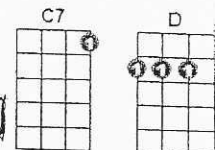

ALL I DO IS DREAM OF YOU

1934

DMR
Smug 2022

[C] [G7] [C] [G7] 2x

[C] All I do is dream of you the [G7] whole night through.
 [G7] With the dawn I still go on, [C] dreamin' of you.
 You're [C7] every thought, you're every thing,
 You're [F] every song I [Fm] ever sing.
 [D7] Summer, winter, [G7] autumn and spring.