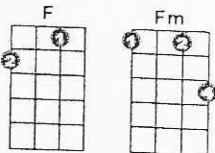

ALL I DO IS DREAM OF YOU

1934

DMR
Smug 2022

[C] [G7] [C] [G7] 2x

[C] All I do is dream of you the [G7] whole night through.
 [G7] With the dawn I still go on, [C] dreamin' of you.
 You're [C7] every thought, you're every thing,
 You're [F] every song I [Fm] ever sing.
 [D7] Summer, winter, [G7] autumn and spring.

[C] And were there more than twenty-four [G7] hours a day,
 [G7] They'd be spent in sweet content, [C] dreamin' away.
 When [C7] skies are gray, when skies are blue,
 [F] Morning, noon and [Fm] night time too.
 [C] All I do the whole day through is [G7] dream of [C] you. [A7]

[D] All I do is dream of you the [A7] whole night through.
 [A7] With the dawn I still go on, [D] dreamin' of you.
 You're [D7] every thought, you're every thing,
 You're [G] every song I [Gm] ever sing.
 [D] All I do the whole day through is [A7] dream of [D] you. [C]

[C] All I do is dream of you the [G7] whole night through.
 [G7] With the dawn I still go on, [C] dreamin' of you.
 You're [C7] every thought, you're [C7] every thing,
 You're [F] every song I [Fm] ever sing.
 [D7] Summer, winter, [G7] autumn and spring.